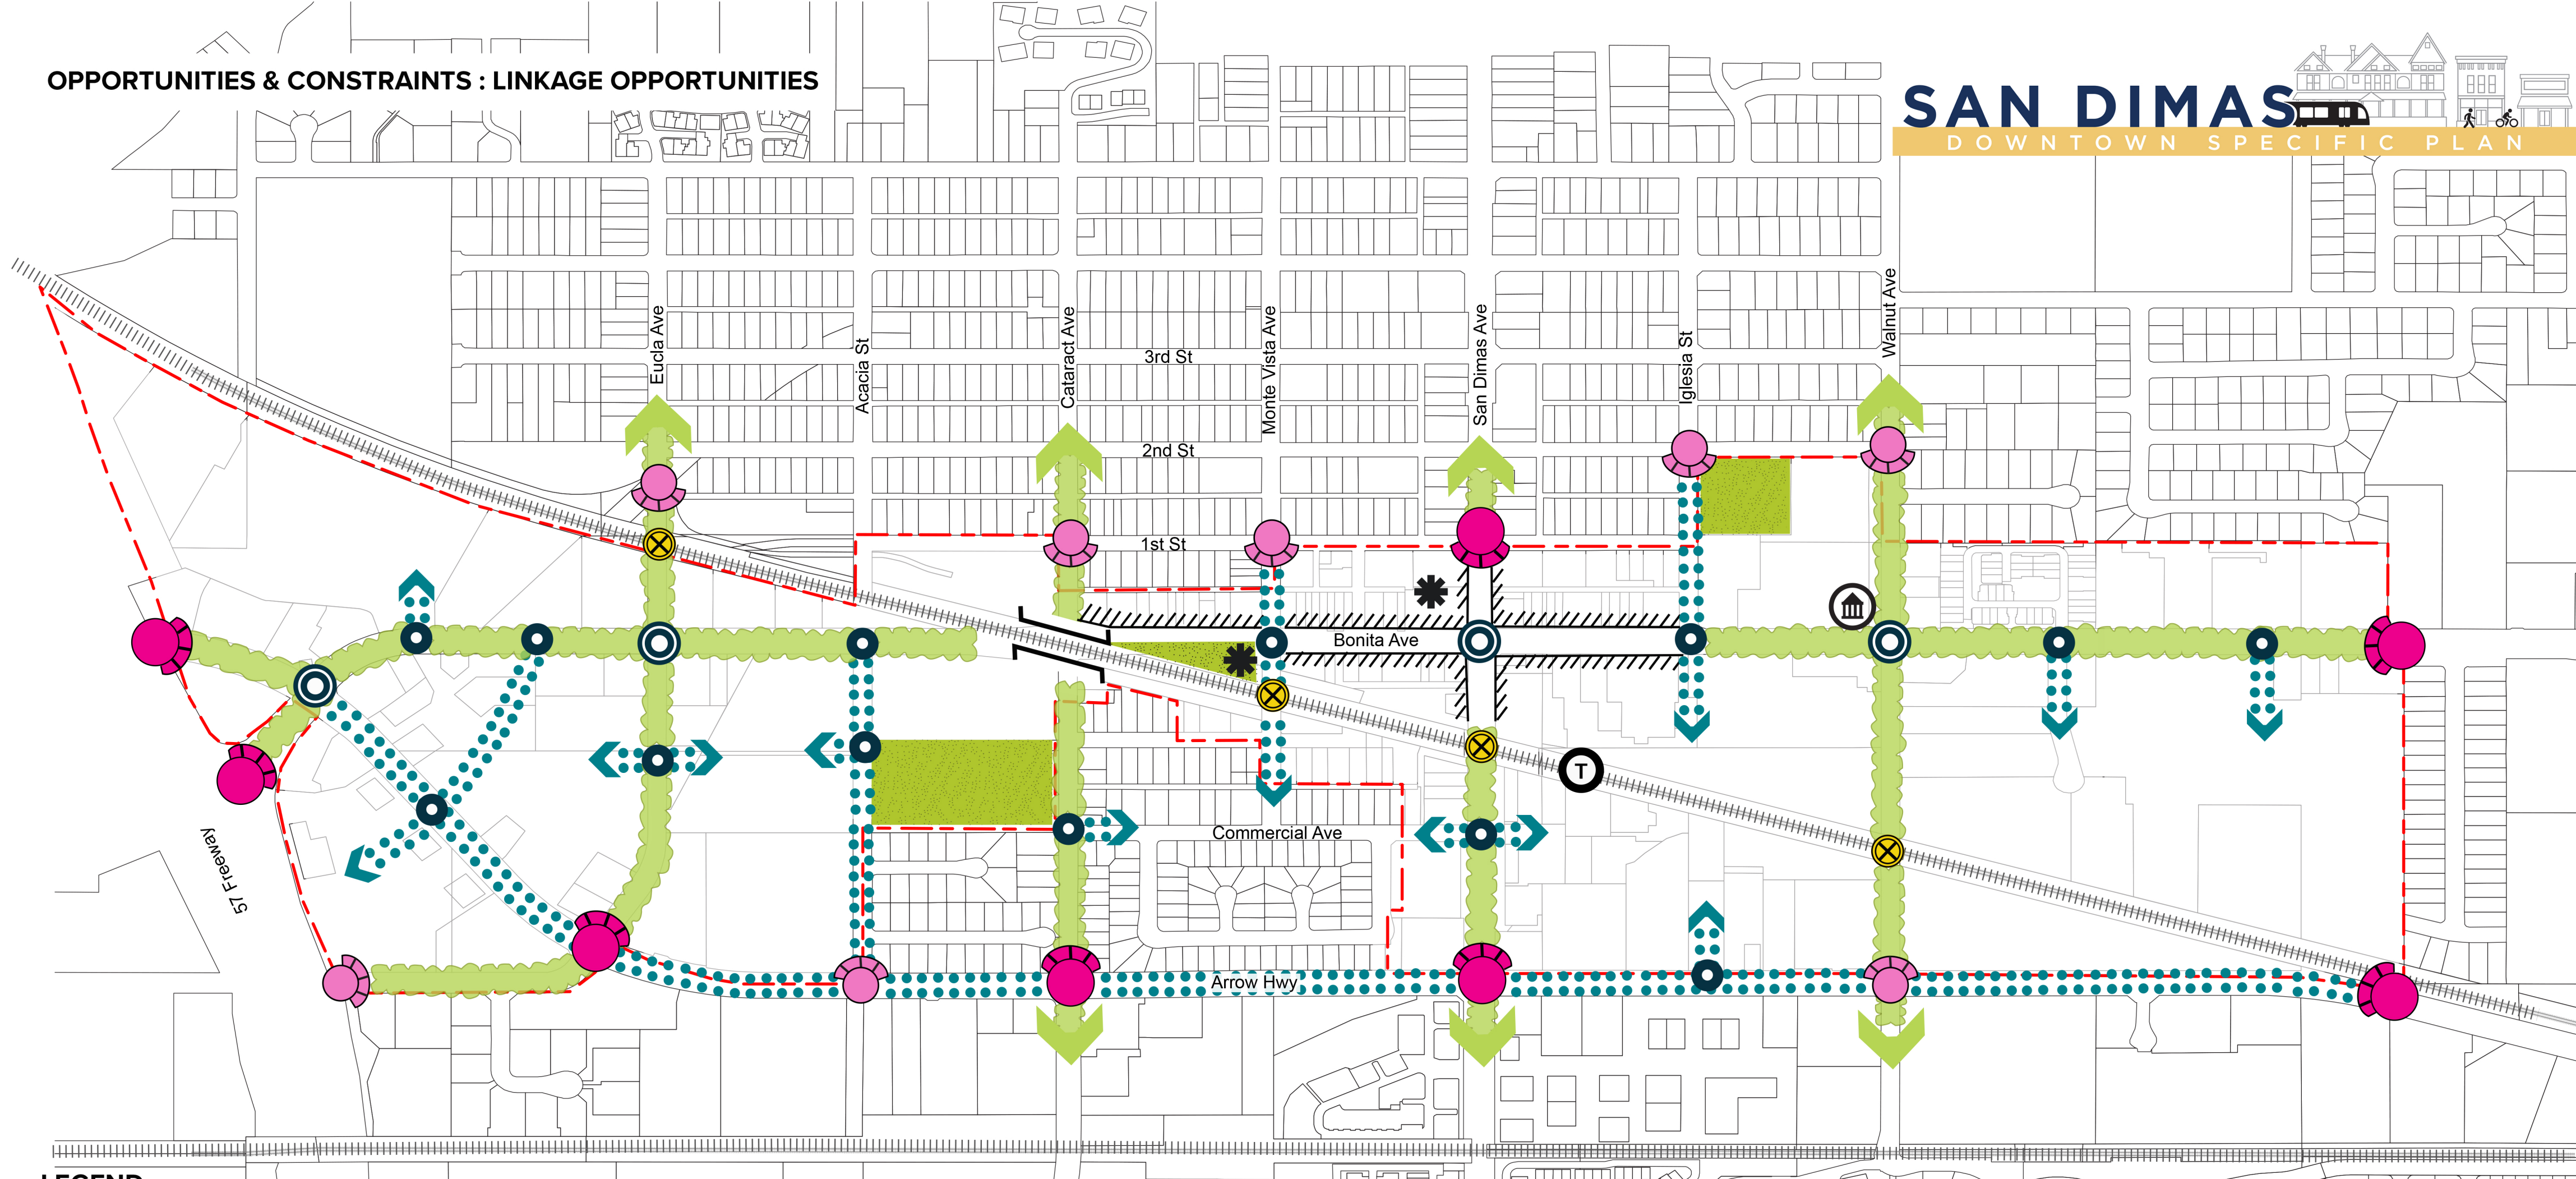

**OPPORTUNITIES & CONSTRAINTS : LINKAGE OPPORTUNITIES**

**LEGEND**

- - - Specific Plan Area Boundary
- Gold Line Route
- T Transit Station Platform
- ⌚ City Hall
- Primary Gateway
- Secondary Gateway
- ⊙ Primary (Focal) Intersection
- ⊙ Secondary Intersection
- ➔ Primary Streetscape Connection
- ➔ Secondary Streetscape Connection
- Downtown Streetscape
- ✱ Iconic Building/Place
- Public park
- Bridge
- X Rail Crossing